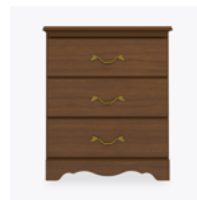

Model: CHDR60
48.5W 19D 30H

Features

Durable Finish

Kwalu's proprietary finish doesn't have any of the drawbacks of wood. The finish is moisture impervious, easy to clean and maintenance-free.

OG Edging Finish

$\frac{3}{8}$ " OG Edging Finish is found on the doors, drawers, and toe of this collection.

Drawers

Are constructed with both dowel and mechanical fasteners for additional strength. 100lb static and dynamic load Euro Drawer Slides allow for easy opening and closing.

Decorative Frieze

The decorative carved band at the top adds an air of distinction

Other Chest Styles

Charlotte chest styles include 3, 4, 5 and 6 drawer versions.

10 Year Warranty

We offer a 10 Year Performance Warranty on both construction and finish, so the product is guaranteed to stay looking like new for 10 years.